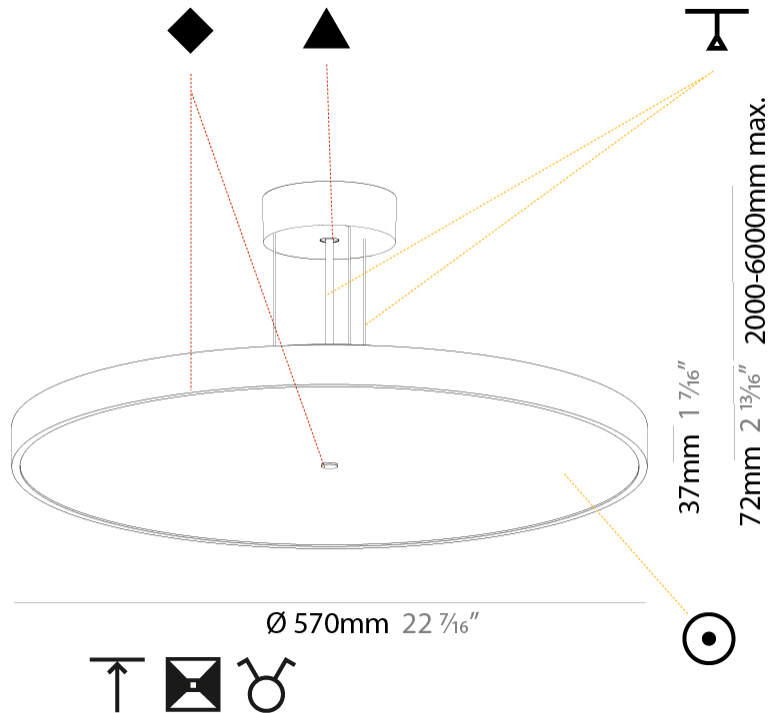

GENERAL

Series: Sign Diva
Subseries: Sign Diva
Brand: Prolicht
Division: Architectural
Mounting Type: Suspension
Mounting Location: Ceiling
Subcategory: Pendant

PHYSICAL

Shape: Round
Diameter (mm): 570
Diameter (in): 22 7/16
Height (mm): 72
Height (in): 2 13/16
Max. Overall Height (mm): 6072
Max. Overall Height (in): 239 1/16
Light Distribution: Direct / Indirect
Weight (kg): 8.548
Weight (lbs): 18.85
Diffuser: PMMA - Opal / Micro-Prism / Sparkling Secret / Vintage Industrial with Shine Ring
Fixture Finish: SSR / BKV / CWI / CRY / HAB / LAG / UFT / ITA / RUA / RUR / MIC / FTG / MYG / TWT / LOD / PUS / FRO / FUP / KIA / POP / BLS / SPG / MEY / GOH / GUM / CHC / COM / ABZ / JAG / OBR / MOS / ROR
Fixture Material: Extruded Aluminum / Steel
Cable Details: 2000mm or 6000mm Transparent Cable

ELECTRICAL

Lamp Type: LED (Zhaga Standard)
Input Wattage (W): 80.3
Total Output Wattage (W): 53 / 18
Dimming: Tri-Mode (Non-Dimming and Phase Dimming (120Vac only) and 0-10V Dimming)
Driver Included: Yes
Driver Location: Integrated
Driver Type: Constant Current - Universal
Driver Class: Class 2
Input Voltage (V): 120 - 277
Constant Current (MA): 350

LED

Color Temperature (°K): 2700 / 3000 / 3500 / 4000
Max. Delivered Lumen (lm): 6110 / 7650 / 7801 / 7960
CRI: >90 CRI
Lamp Life (hrs): 50000

OPTICAL

RATINGS AND CERTIFICATIONS

Certified By: Certified for North American Standards
IP rating: IP20

A